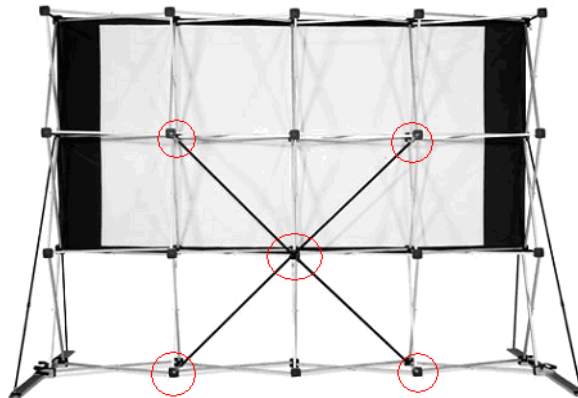

SAFETY BULLETIN

CAUTION:

This frame has a rear cross support strap system which is fastened at the time of assembly in the factory.

Do not unclip or remove these fasteners as it may allow the frame to collapse. These connections should not be released even when the frame is taken down / packed up.

KEEP HANDS AND FINGERS OUTSIDE OF THE FRAME STRUCTURE AT ALL TIMES. SERIOUS INJURY COULD OCCUR IF FRAME COLLAPSES

If you have any questions or concerns with your Backyard Drive-In screen, please visit our website at www.thebackyarddrivein.com for information and contact details.